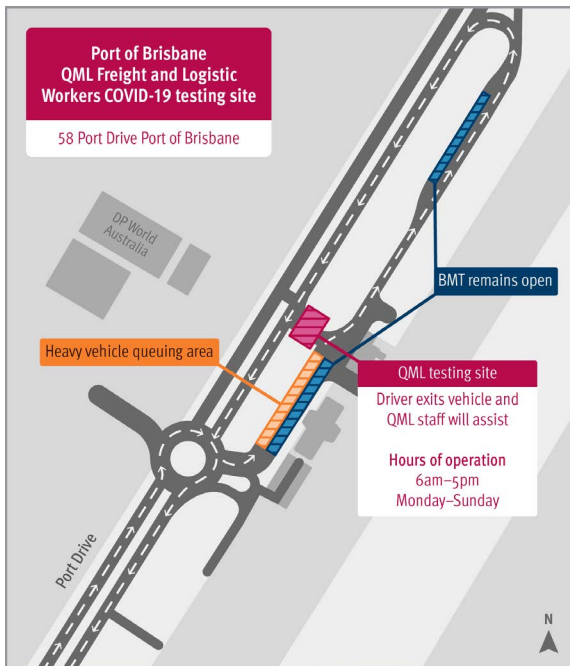

Port of Brisbane

Public Weighbridge
58 Port Drive

Hrs: M-F 06:00-17:00

Sat 06:00-15:00, Sun 06:00-11:30

Toowoomba Westbound

BP Charlton

10783 Warrego Hwy

Hrs: M-F 08:00-16:00

Sat & Sun 08:00-15:00

We can also test the following vehicles at our other sites listed below:

Prime movers without trailers, light and heavy rigid trucks

Acacia Ridge 174 Mortimer Rd

Boondall Brisbane Entertainment Centre

Robina Cnr. Scottsdale Drive & Christine Ave

Click here, scan QR code or visit qml.com.au for full details and opening hours.

Updated: 30 August 2021 4:30pm