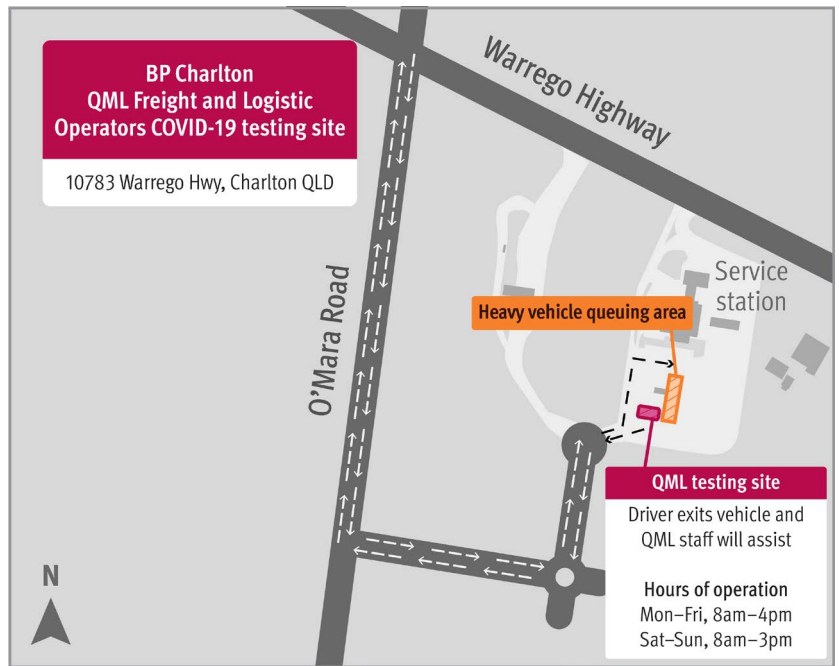

Port of Brisbane

Public Weighbridge
58 Port Drive

Hrs: M-F 06:00-17:00

Sat 06:00-15:00, Sun 06:00-11:30

Toowoomba Westbound

BP Charlton

10783 Warrego Hwy

Hrs: M-F 08:00-16:00

Sat & Sun 08:00-15:00

We can also test the following vehicles at our other sites listed below:

Prime movers without trailers, light and heavy rigid trucks

Acacia Ridge 174 Mortimer Rd

Boondall Brisbane Entertainment Centre

Robina Cnr. Scottsdale Drive & Christine Ave

Click here, scan QR code or visit qml.com.au for full details and opening hours.

Updated: 30 August 2021 4:30pm